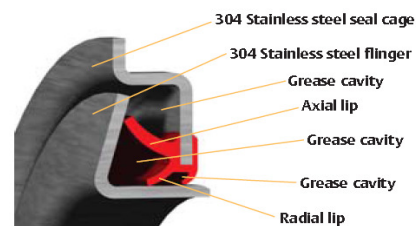

SEALMASTER® PN-Gold™

Sealmaster HPS Seal
(U.S. Patent Number 6,817,769)